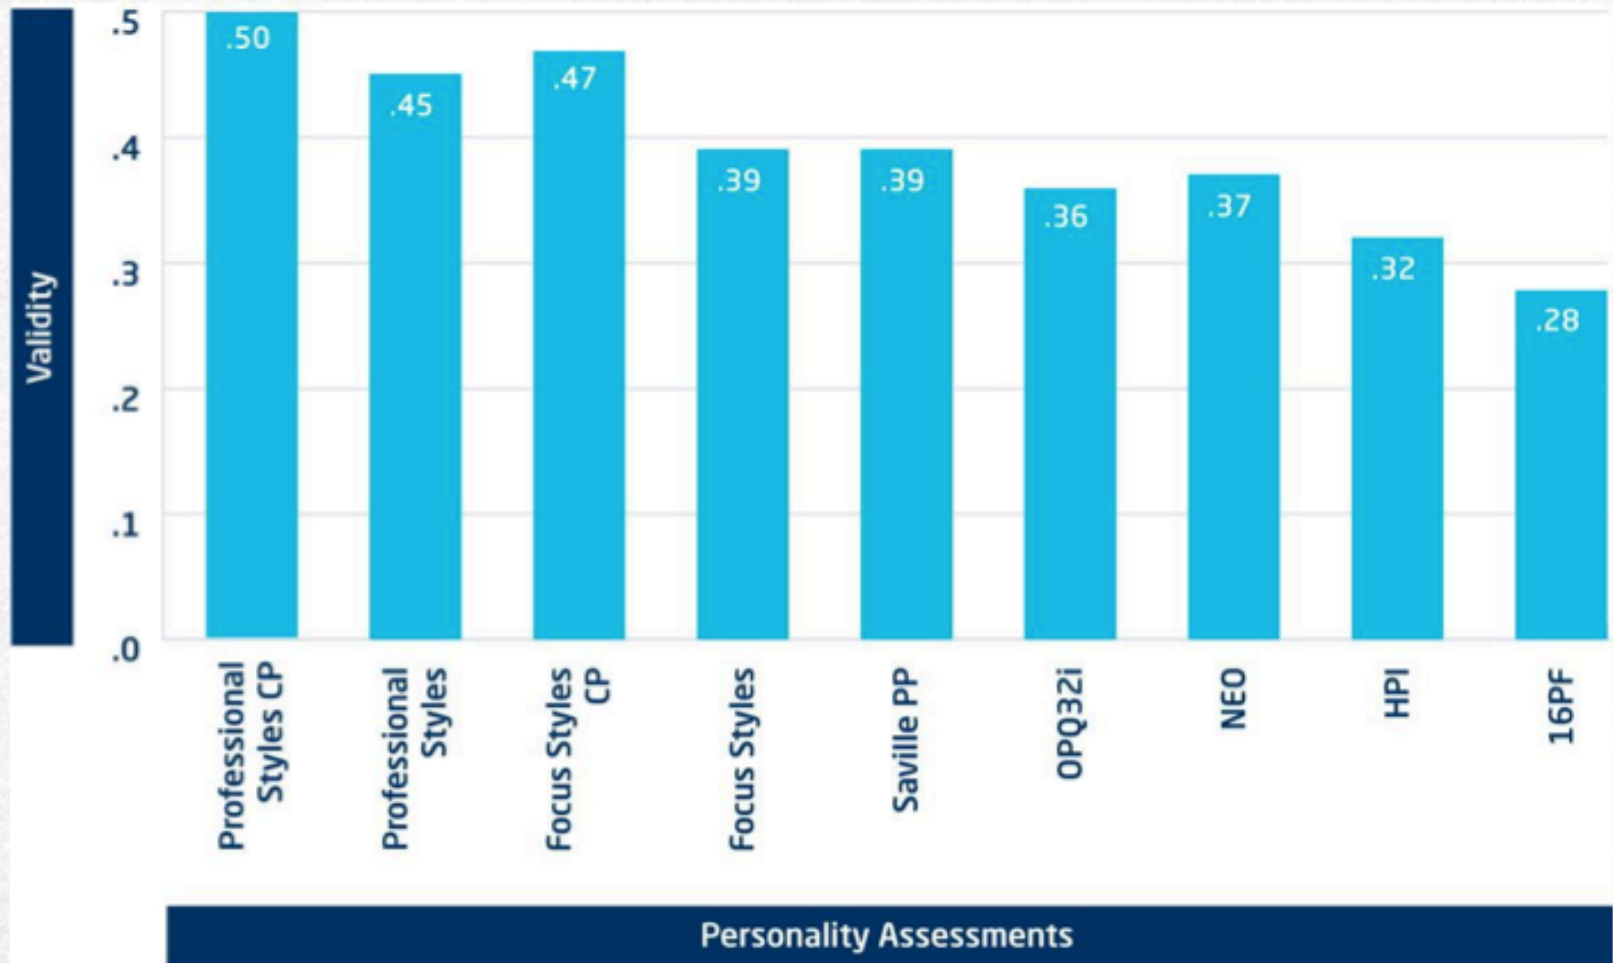

Project Epsom – Great Eight

Project Epsom-Overall Performance

British Psychological Society Review

SCIC14

Criteria	NEO	16PF	Hogan Dark Side	Talent Q	Hogan Personality	OPQ	Wave
Quality of Documentation	★★★★★	★★★★★	★★★★★	★★★★★	★★★★★	★★★★★	★★★★★
Quality of Materials	★★★★★	★★★★★	★★★★★	★★★★★	★★★★★	★★★★★	★★★★★
Norms and Reference Groups	★★★	★★★	★★★★★	★★★★★	★★★★★	★★★★★	★★★★★
Construct Validity	★★★	★★★★★	★★★	★★★	★★★	★★★★★	★★★★★
Criterion-Related Validity	0	★★★	★★★	★★★	★★★★★	★★★★★	★★★★★
Reliability	★★★★★	★★★	★★★	★★★★★	★★★★★	★★★★★	★★★★★
Reports	★★★★★	★★★	★★★★★	★★★★★	★★★★★	★★★★★	★★★★★
Overall	23/35	24/35	25.5/35	26.5/35	28/35	31/35	32/35