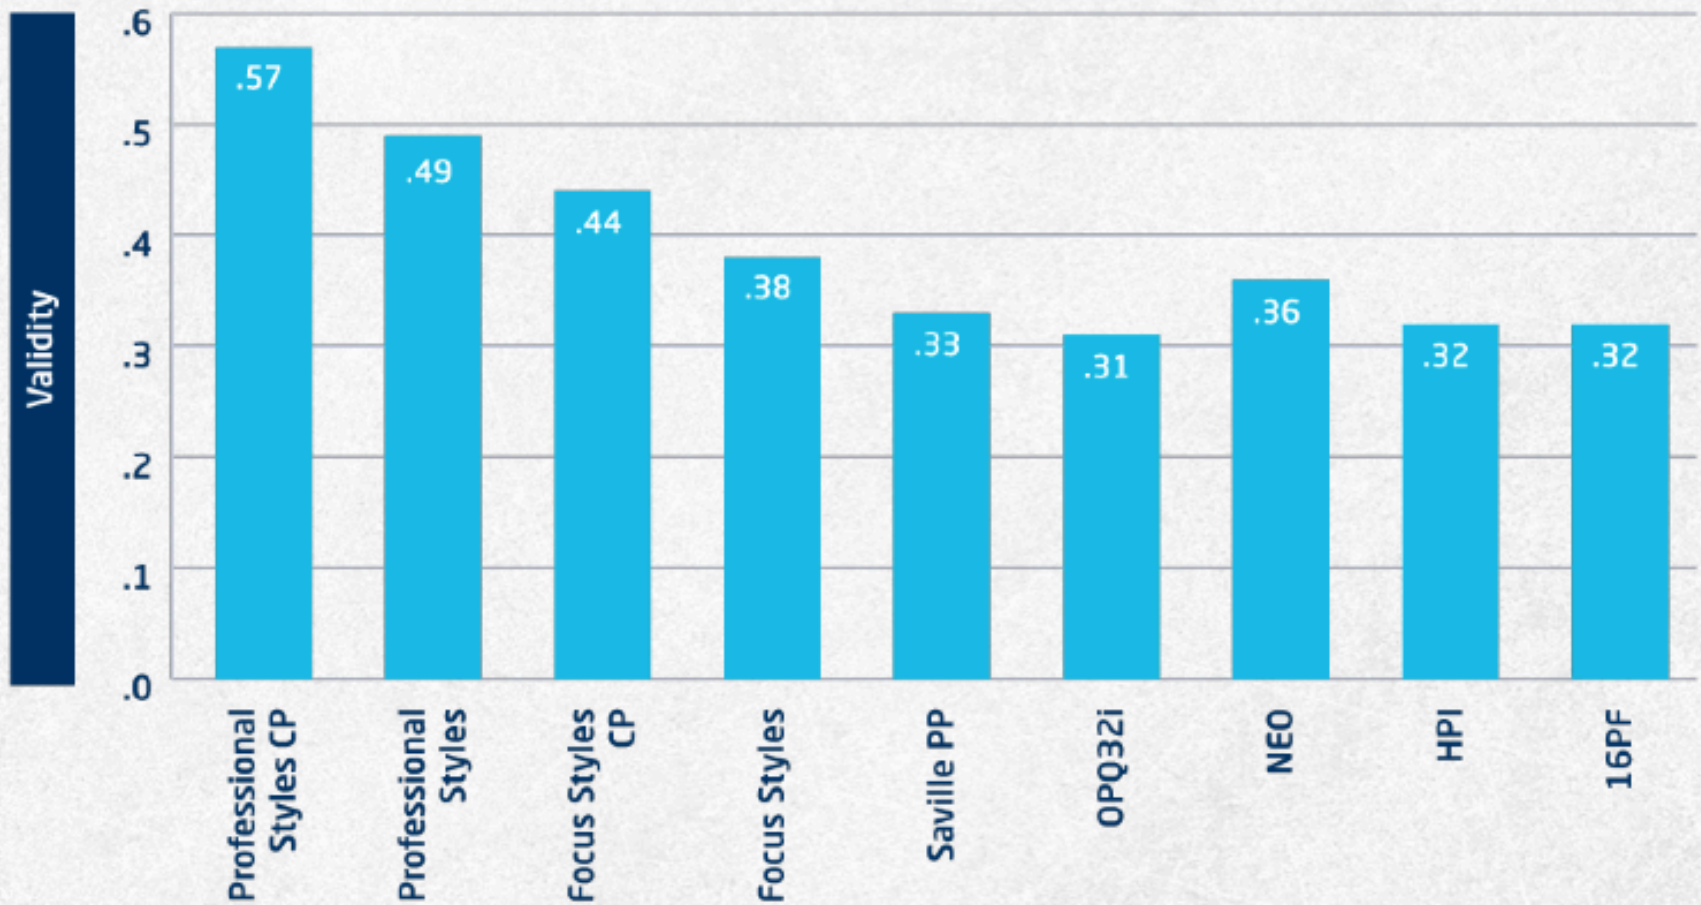

Project Epsom – Great Eight

Project Epsom-Overall Performance

British Psychological Society Review

SCIC14

Criteria	NEO	16PF	Hogan Dark Side	Talent Q	Hogan Personality	OPQ	Wave
Quality of Documentation	★★★★★	★★★★★	★★★★★	★★★★★	★★★★★	★★★★★	★★★★★
Quality of Materials	★★★★★	★★★★★	★★★★★	★★★★★	★★★★★	★★★★★	★★★★★
Norms and Reference Groups	★★★	★★★	★★★★★	★★★★★	★★★★★	★★★★★	★★★★★
Construct Validity	★★★	★★★★★	★★★	★★★	★★★	★★★★★	★★★★★
Criterion-Related Validity	0	★★★	★★★	★★★	★★★★★	★★★★★	★★★★★
Reliability	★★★★★	★★★	★★★	★★★★★	★★★★★	★★★★★	★★★★★
Reports	★★★★★	★★★	★★★★★	★★★★★	★★★★★	★★★★★	★★★★★
Overall	23/35	24/35	25.5/35	26.5/35	28/35	31/35	32/35